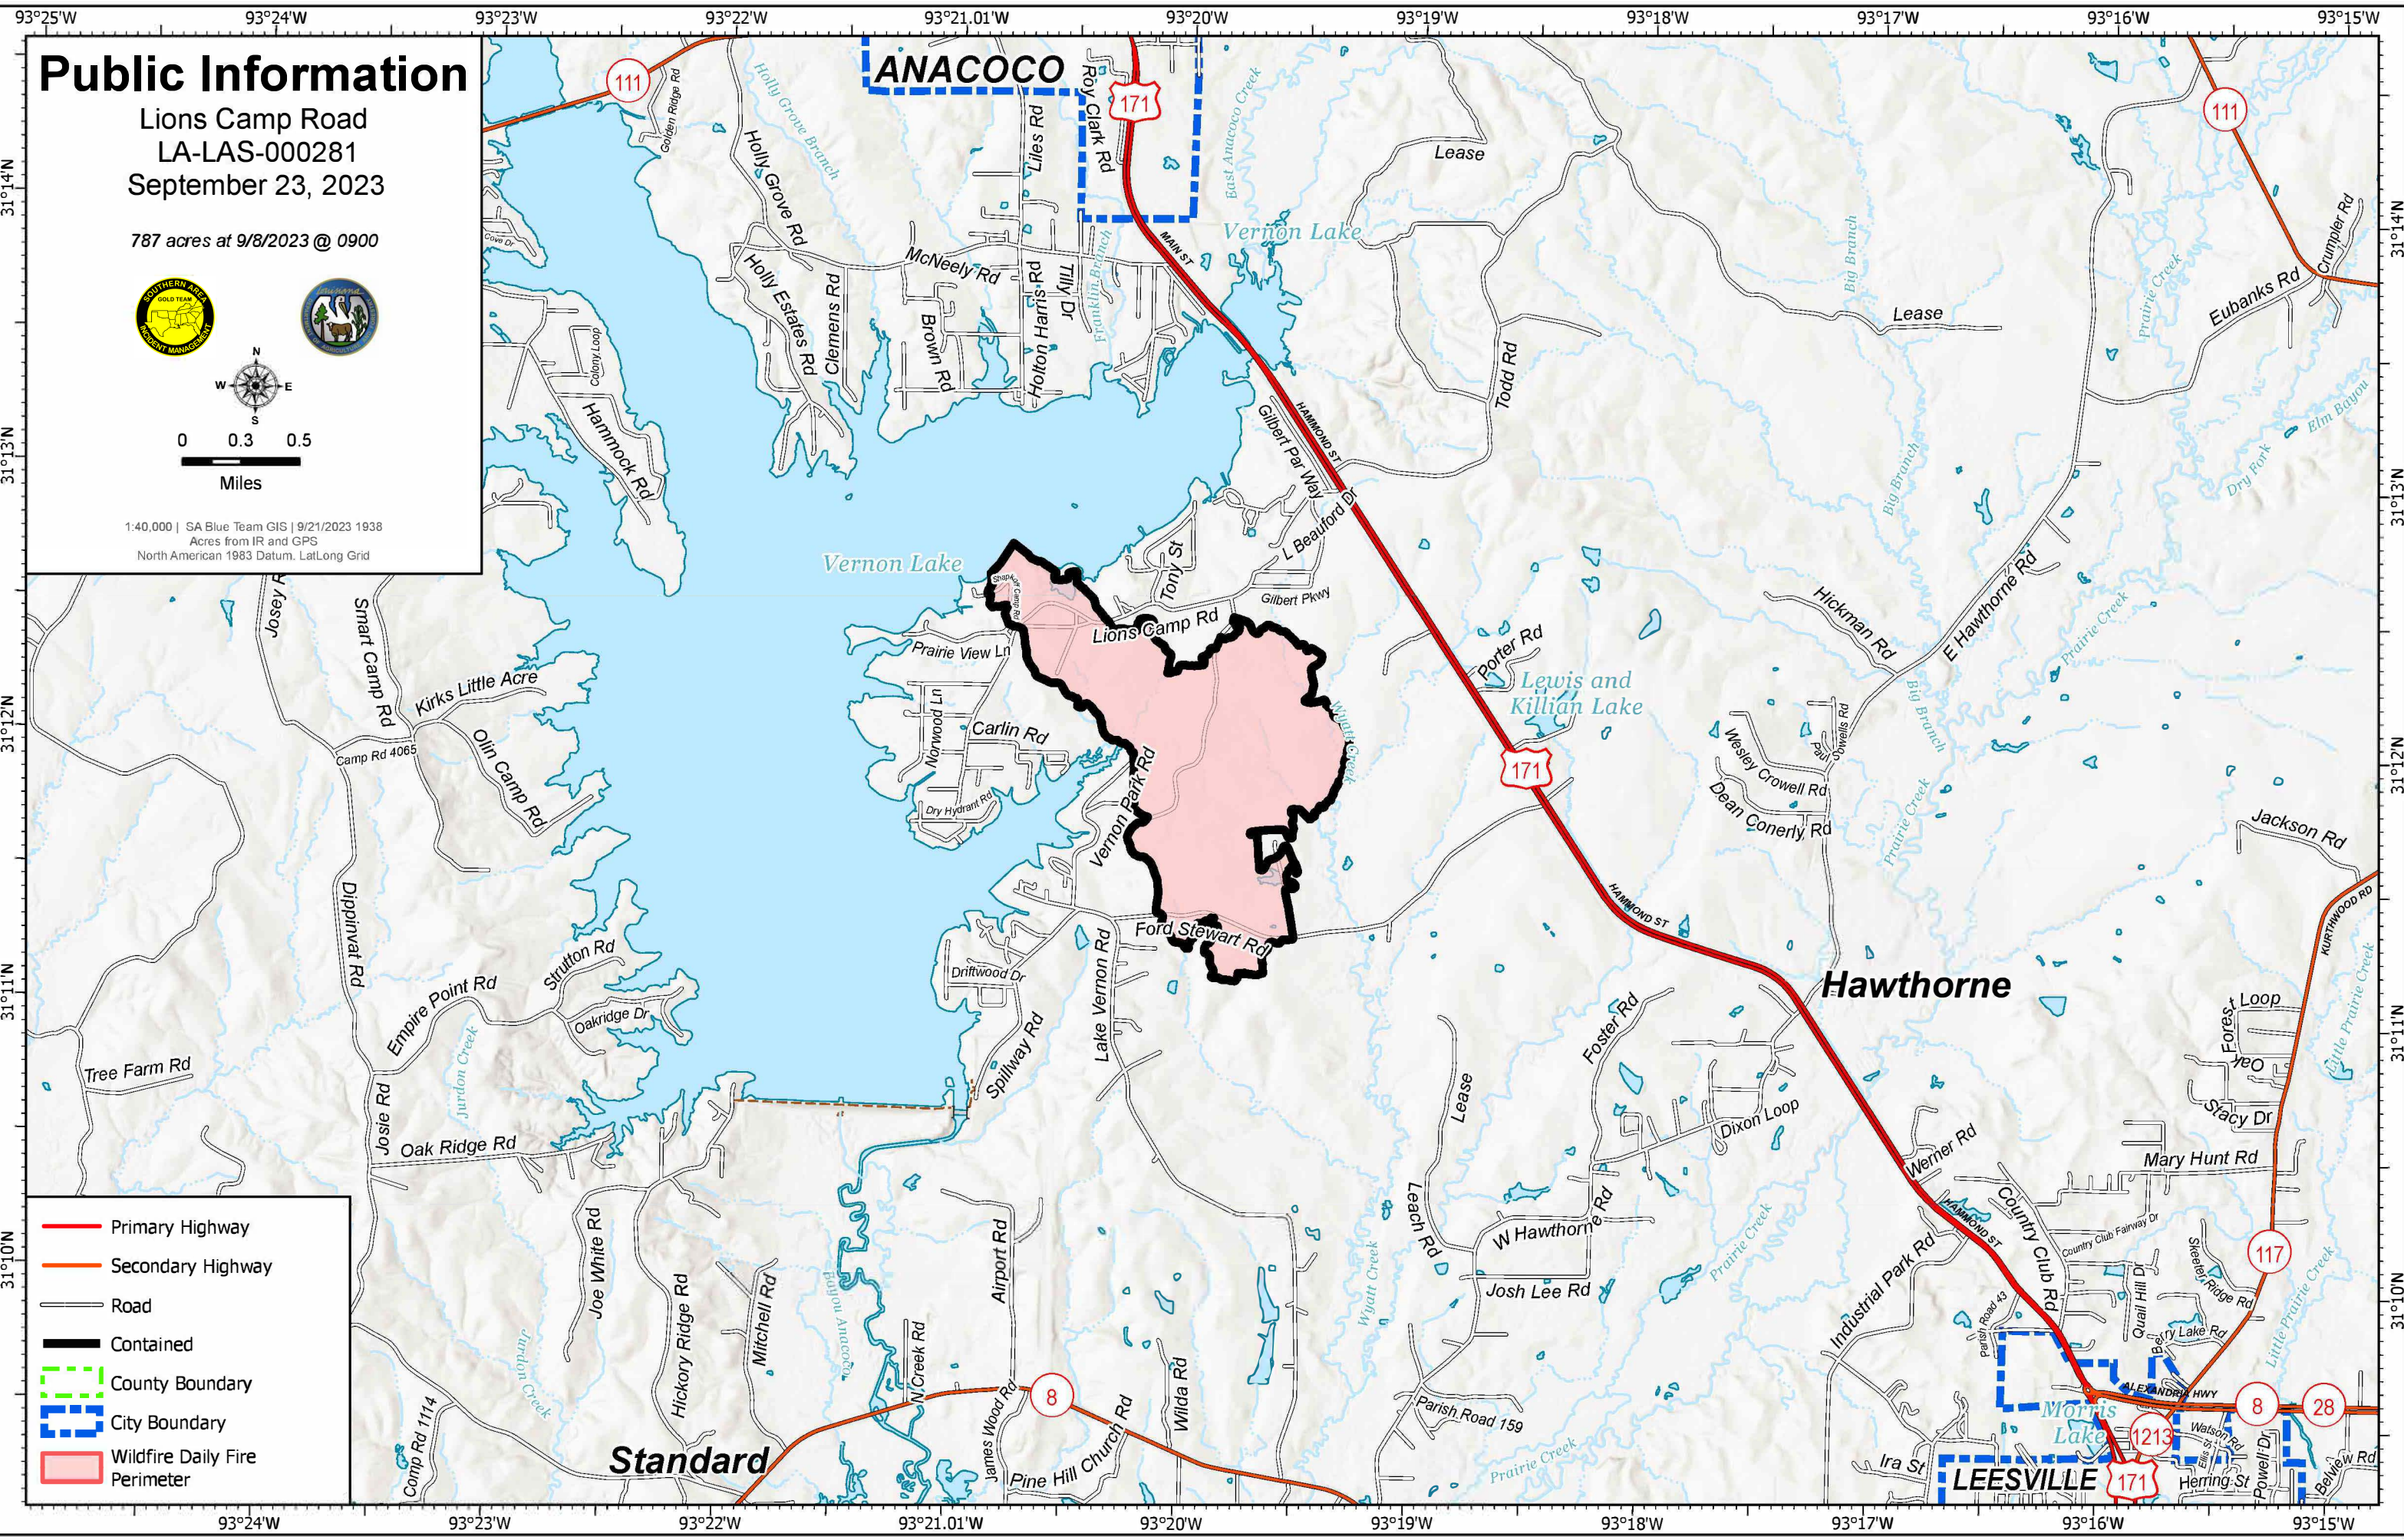

# Public Information

Lions Camp Road  
LA-LAS-000281  
September 23, 2023

787 acres at 9/8/2023 @ 0900

1:40,000 | SA Blue Team GIS | 9/21/2023 1938  
Acres from IR and GPS  
North American 1983 Datum, LatLong Grid

- Primary Highway
- Secondary Highway
- Road
- Contained
- County Boundary
- City Boundary
- Wildfire Daily Fire Perimeter